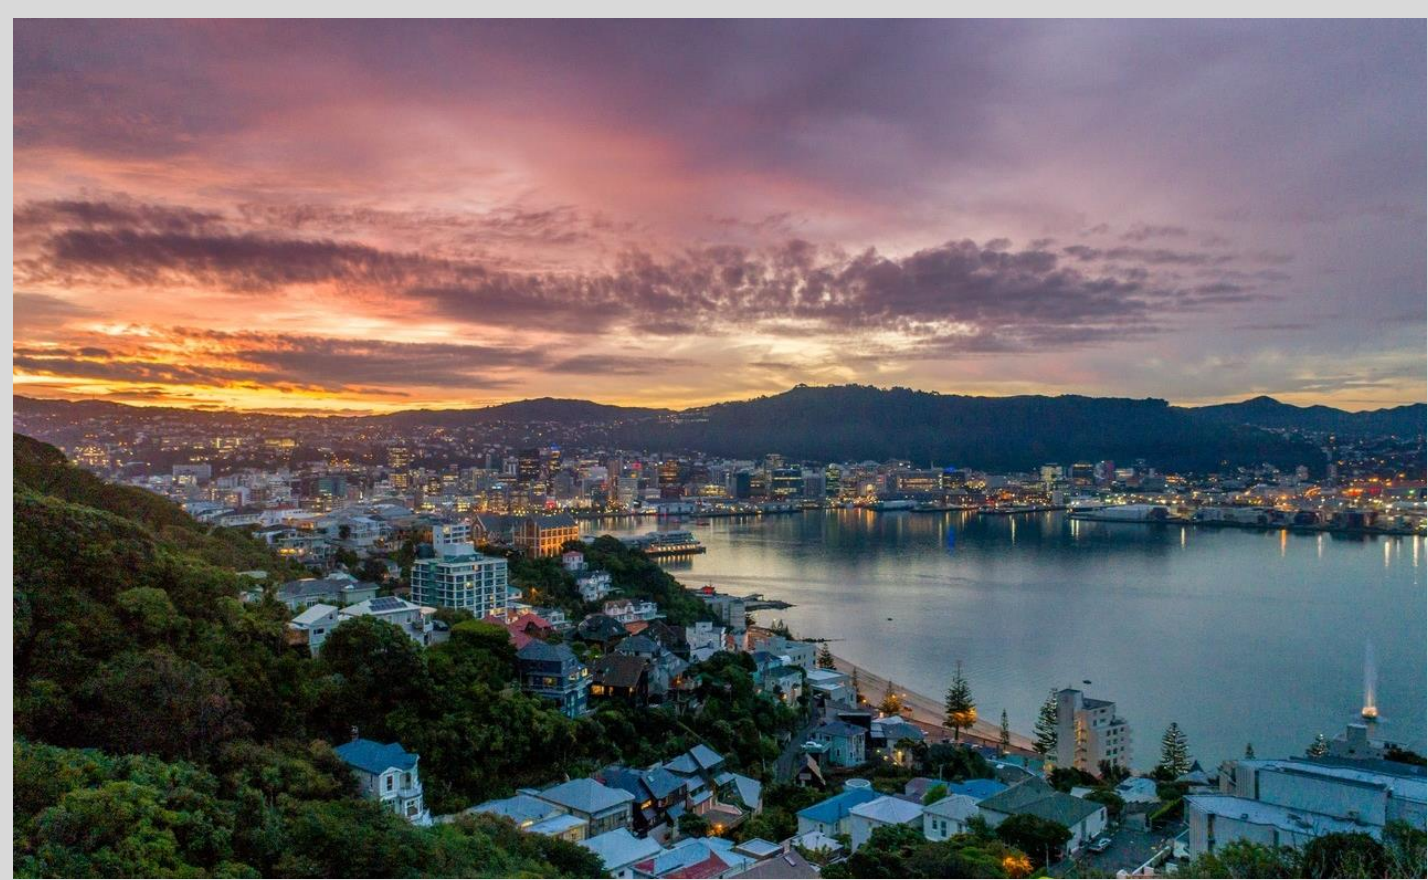

QUEENSTOWN + AUCKLAND

6 nights from **$1069** pp share twin
Travel 01 May 2025 - 30 Jun 2025

6 nights from **$1229** pp share twin
Travel 01 - 30 Apr 2025

** Prices for other travel dates on request **

Includes

- ✓ 3 nights Copthorne Hotel Lakefront Queenstown in a Superior Room with full American breakfast daily
- ✓ **FREE** upgrade from a Superior Room to a Superior Lakeview Room
- ✓ A **$50** F+B credit per room during your stay in Queenstown
- ✓ 3 nights M.Social Auckland in a Social Room (City Views) with full American breakfast daily | Free WiFi
- ✓ **FREE** upgrade from a Social Room to a Social View Room
- ✓ A **$50** F+B credit per room during your stay in Auckland

DUNEDIN + QUEENSTOWN

6 nights from **$895** pp share twin
Travel 01 May 2025 - 30 Jun 2025

6 nights from **$1049** pp share twin
Travel 01 - 30 Apr 2025

** Prices for other travel dates on request **

Includes

- ✓ 3 nights Kingsgate Hotel Dunedin in a Standard Room with full American breakfast daily
- ✓ **FREE** upgrade from a Standard Room to a Junior Suite
- ✓ 3 nights Copthorne Hotel Lakefront Queenstown in a Superior Room with full American breakfast daily
- ✓ **FREE** upgrade from a Superior Room to a Superior Lakeview Room
- ✓ A **$50** F+B credit per room during your stay in Queenstown

WELLINGTON + CHRISTCHURCH

6 nights from **$1235** pp share twin
Travel 01 May 2025 - 30 Jun 2025

6 nights from **$1325** pp share twin
Travel 01 - 30 Apr 2025

** Prices for other travel dates on request **

Includes

- ✓ 3 nights Copthorne Hotel Oriental Bay in a Superior inclusive of daily cooked breakfast | Free WiFi
- ✓ **FREE** upgrade from a Superior Room to a Superior Harbourview Room
- ✓ A **$50** F+B credit per room during your stay in Wellington
- ✓ 3 nights Distinction Christchurch Hotel in a Classic Room with cooked breakfast daily | Free WiFi.

ADD A RENTAL CAR

Add a 7 day dual city all - inclusive Hybrid Toyota Yaris or similar car rental.
$499 per person share twin for travel 01 May 2025-30 Jun 2025 or
$539 per person share twin for travel 01 - 30 Apr 2025

Price is per person share twin in New Zealand Dollars inclusive of 15% GST. Price may vary due to a number of factors including dynamic pricing & tax increases. Surcharges may apply over special event periods and over public & school holidays. Please check with us to see if a surcharge applies at time of quoting/ booking A **$100** per person deposit is required at time of booking. Final payment will be required 30 days prior to the start of your itinerary or as indicated on the invoice. If the booking is made within 30 days of departure then full payment is required at the time of booking. Payment is preferred by internet banking to the nominated account indicated on the invoice. For full booking conditions including cancellations and amendments refer to www.nz4discovery.nz or [click here](#).