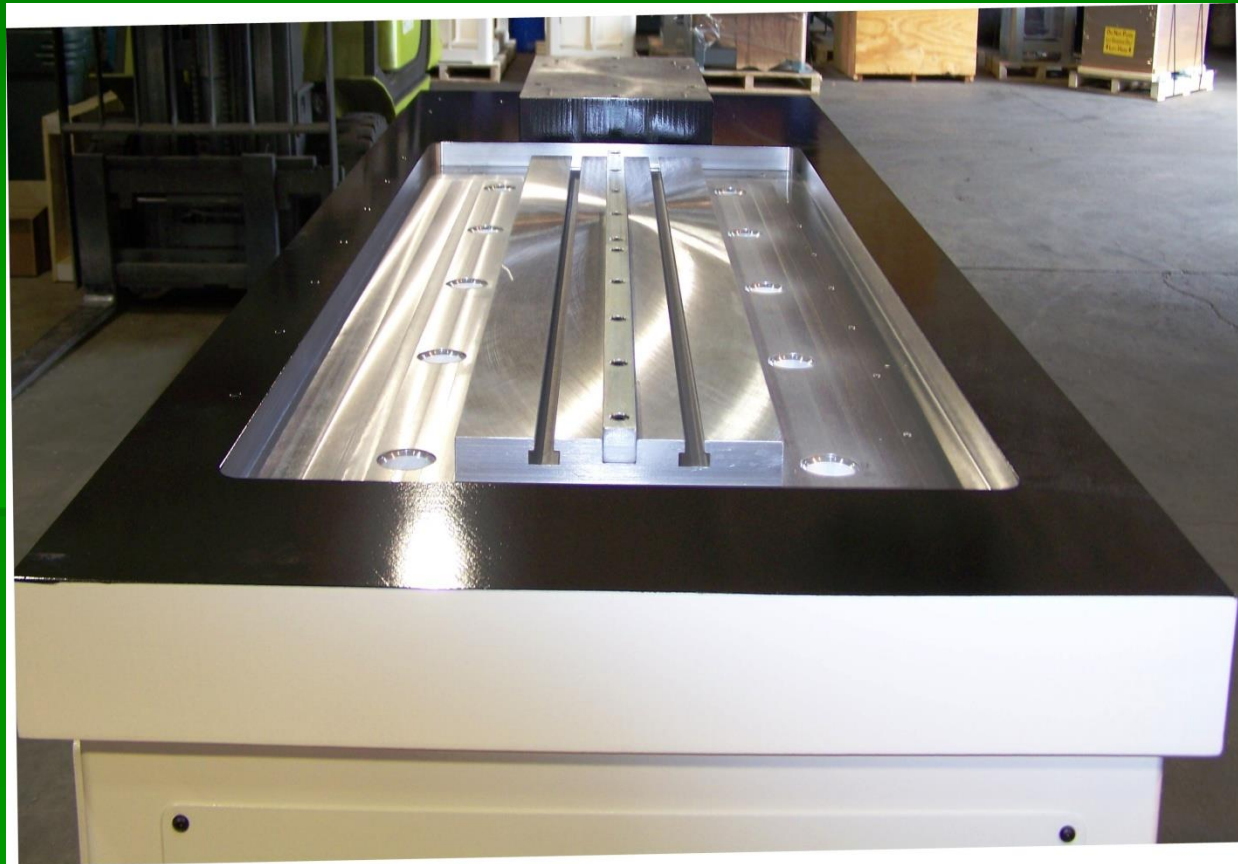

Inter-Lakes Bases, Inc

17480 Malyn Boulevard

Fraser Mi. 48026

www.interlakesbases.com

CNC Machining