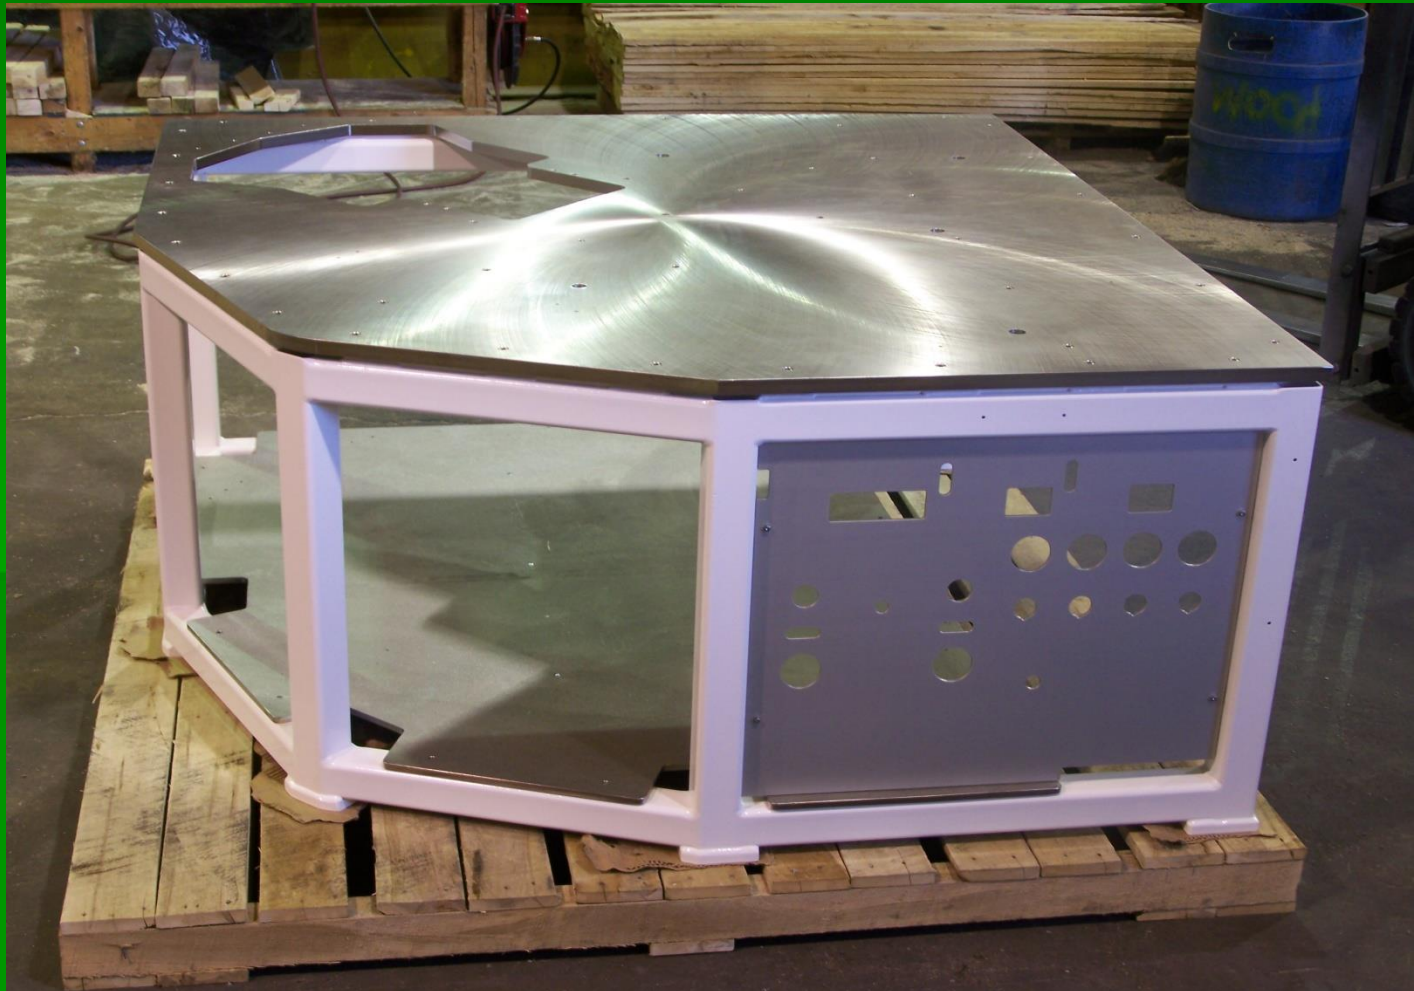

Inter-Lakes Bases, Inc

17480 Malyn Boulevard

Fraser Mi. 48026

www.interlakesbases.com

B-250 Machine Base