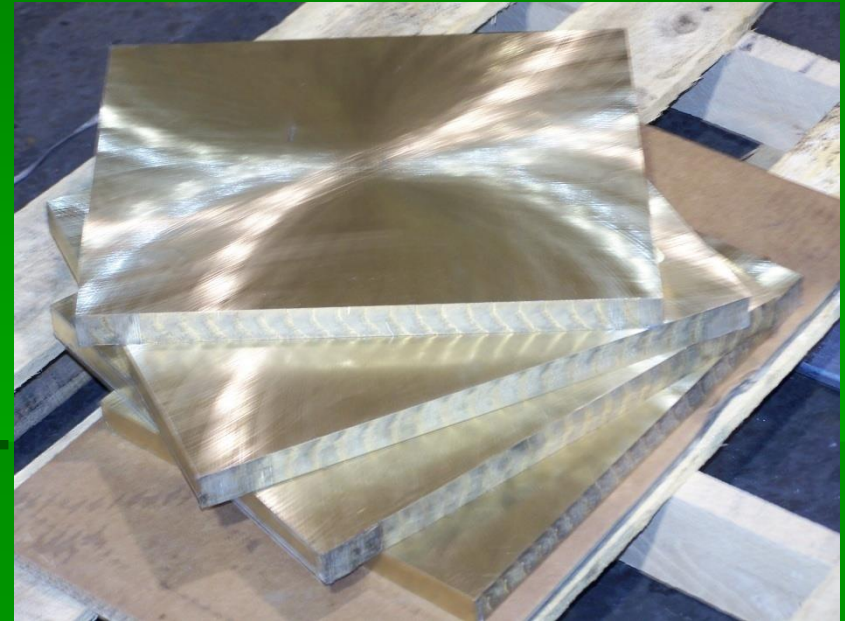

Inter-Lakes Bases, Inc

17480 Malyn Boulevard
Fraser Mi. 48026

www.interlakesbases.com

Blanchard Grinding

Steel * Aluminum * Stainless Steel * Bronze *