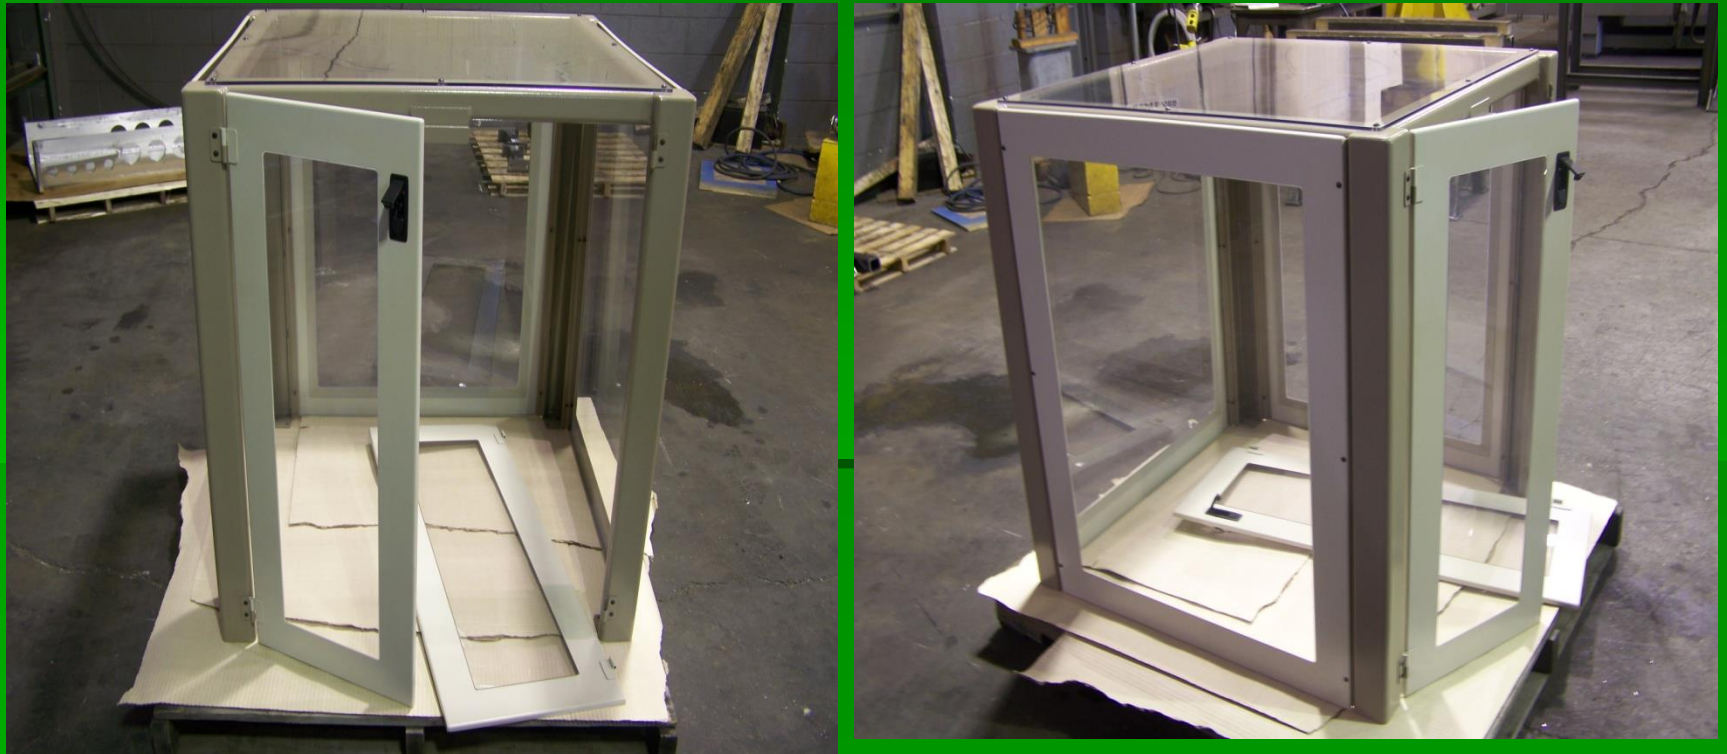

www.interlakesbases.com

Custom Enclosures

B-250 Machine Base

- Welded steel, stainless or aluminum construction
- 3 x 3 x 1/4 tubular frame
- Thermal Stress relieved and shot blasted
- Blanchard ground flat .001 per ft. flatness cumulative