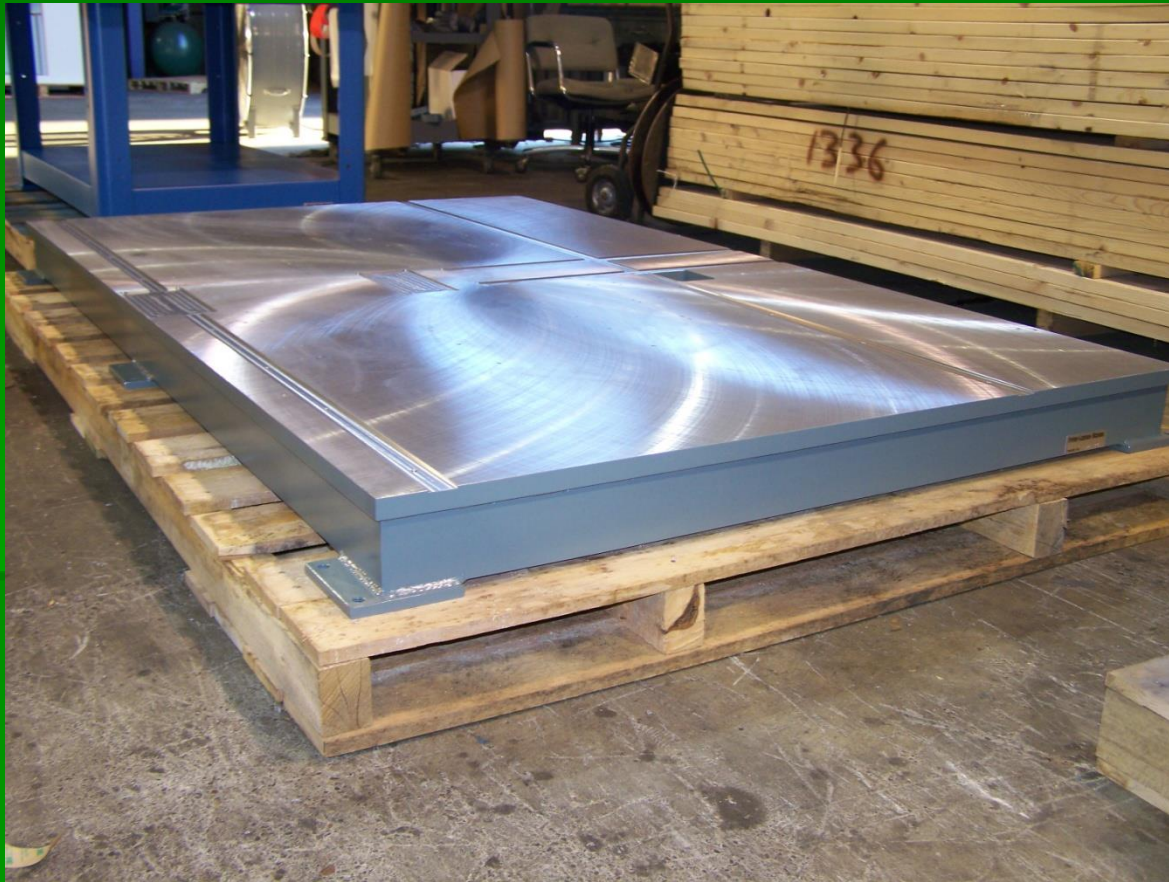

Inter-Lakes Bases, Inc

17480 Malyn Boulevard

Fraser Mi. 48026

www.interlakesbases.com

B-300 Machine Base