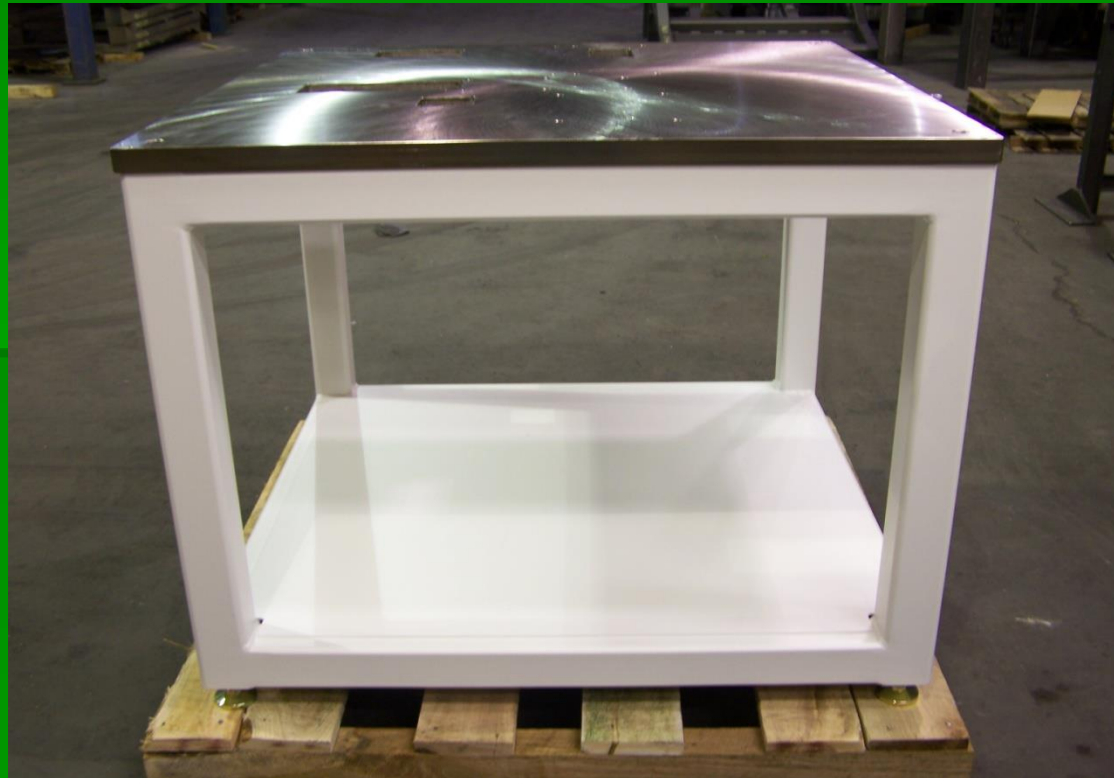

Inter-Lakes Bases, Inc

17480 Malyn Boulevard

Fraser Mi. 48026

www.interlakesbases.com

Painting and Powder Coating

Many Powder Coating Colors to meet your specs

POWDER COATING CAPABILITIES

12' X 21' X 10 FT HIGH OVEN