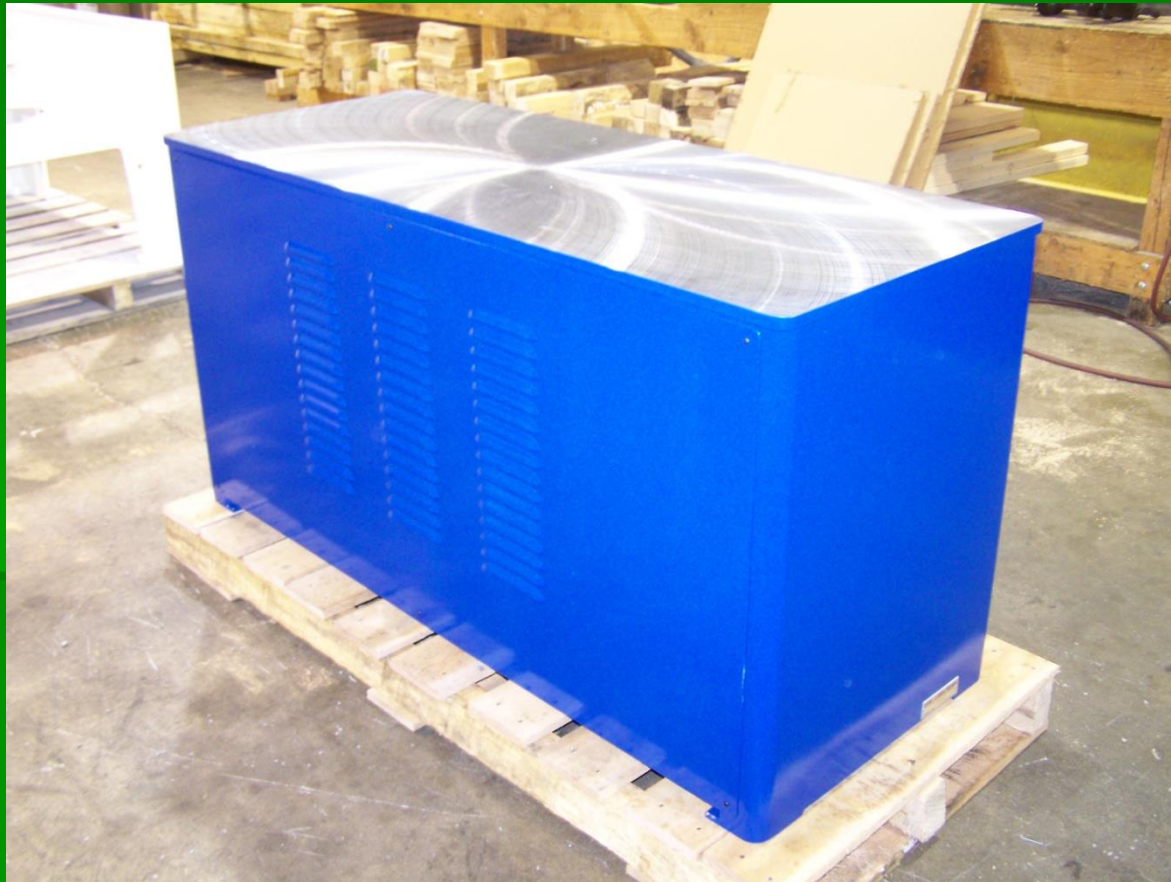

Inter-Lakes Bases, Inc

17480 Malyn Boulevard

Fraser Mi. 48026

www.interlakesbases.com

B-75 Machine Base