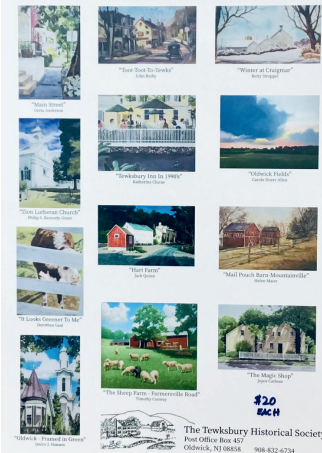

POSTCARDS

Postcards: 8 nostalgic reproduced scenes \$2/pack

CARDS

Artist Notecards (depicts past Tewksbury Art Show Winners)

Greeting Cards pack: 12 different scenes \$20

Church pack: 10 cards/ 2 of each church in Tewksbury \$15

*all cards are sealed in plastic and come with envelopes

Greeting Card Scenes

Tewksbury Historical Society Greeting Card Sets

Each Set of 12 contains 1 of each of the following:

Tewksbury Churches