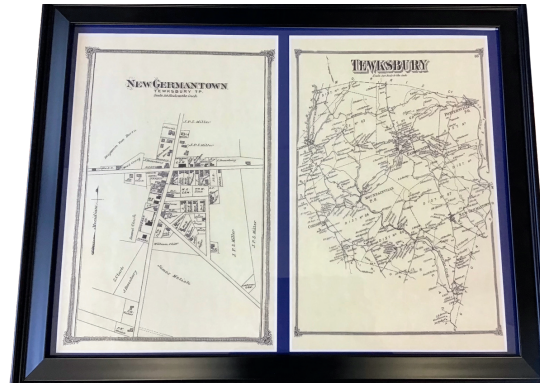

New Germantown Map Unframed: \$15

Tewksbury Map Unframed: \$15

17" H x 11" W

New Germantown/Tewksbury Unframed: \$25

New Germantown/Tewksbury Framed: \$45

21" H x 27" W (shown below)

Framed (Frame may vary)