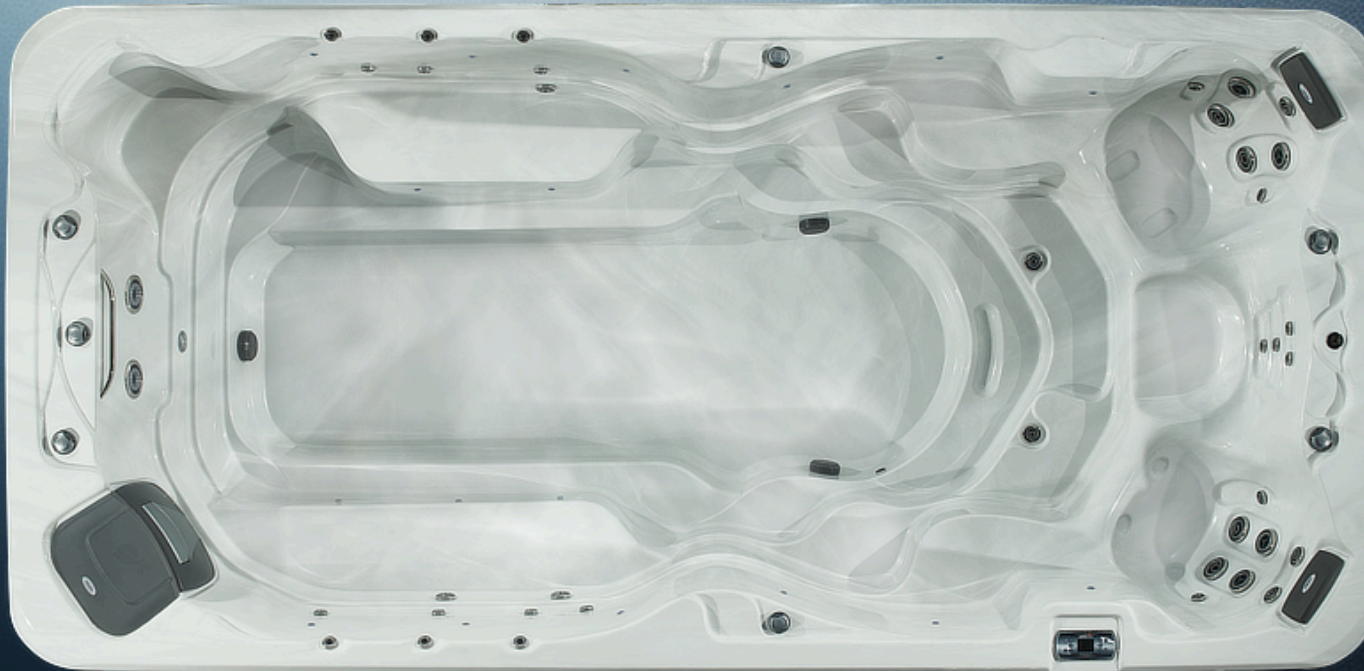

ASPEN SPAS 16' PARTY | S.W.I.M. SPA • 9 ADULTS

FEATURES

- 9 TOTAL SEATING CAPACITY
- 2 CAPTAIN'S CHAIRS
- 1 ROWING / BENCH SEAT
- 1 RECOVERY SEAT
- 5 BENCH SEATS
- DUAL 3-TIER STEPS
- SWIM LANE 100" X 83"

QUICK SPECS

154" X 94.5" X 54"

MAX SEPTH: 52"

MAX SPA VOLUME: 1625 GAL

DRY WEIGHT: 1625 LB

FILLED WEIGHT: 15175 LB

PARTY S.W.I.M SPA • ES

52 TOTAL JETS

2 110 GPM SWIM-POWER TURBO JETS

50 HYDROTHERAPY JETS

3 TOTAL PUMPS

1 SWIM PUMP

2 THERAPY PUMP

SPA FEATURES

FULL CHROMATHERAPY LED LIGHTING
W/SWIM JETS

K.1000 DIGITAL CONTROL

THE **PARTY S.W.I.M. SPA 16'** IS DESIGNED FOR FUN, FITNESS, AND RELAXATION ALL IN ONE. ITS SPACIOUS OPEN LAYOUT AND BENCH SEATING COMFORTABLY ACCOMMODATE A GROUP, MAKING IT PERFECT FOR ENTERTAINING FAMILY AND FRIENDS.

THIS VERSATILE SWIM SPA ALSO FEATURES A GENEROUS SWIM LANE FOR EXERCISE AND WATER WORKOUTS, WHILE POWERFUL **HYDROTHERAPY JETS** PROVIDE THE SOOTHING MASSAGE YOU EXPECT FROM A PREMIUM SPA. THE PARTY S.W.I.M. SPA 16' TRULY DELIVERS THE BEST OF A POOL, HOT TUB, AND BACKYARD GATHERING SPACE IN ONE INCREDIBLE PACKAGE.

AMENITIES

- 2 HEADRESTS
- 18" SS EXERCISE BAR
- 6 ROMAN LAMINARS
- TOP LOAD FILTER
- SWIM TETHER MOUNT